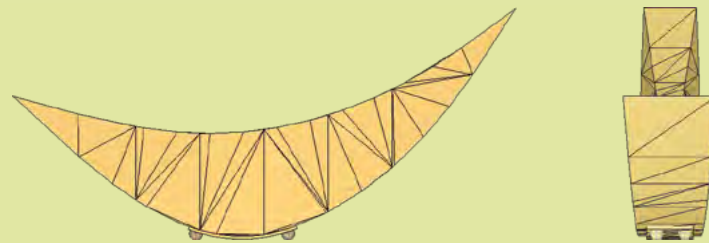

davidorth@OrthSculpture.com / [708-288-5199](tel:708-288-5199) / www.DifferentCremationUrn.com / [return to table of contents](#)

Lotus Urn

20.5" wide x 6.5" high x 4.5" deep

200 cubic inches

\$1800

Two of my favorite kayak trips take me up river in Illinois and Arkansas to astonishing patches of American Lotus growing right there in the shallows. If I am lucky, I discover them in full bloom. The lotus deserves it's ancient reputation as a symbol of awakening and transformation.

davidorth@OrthSculpture.com / [708-288-5199](tel:708-288-5199) / www.DifferentCremationUrn.com / [return to table of contents](#)

Moon Urn
22.5" tall x 14" wide x 4.5" deep
200 cubic inches
\$2100

Luna Urn
11" tall x 24" wide x 4." deep
150 cubic inches
\$2000