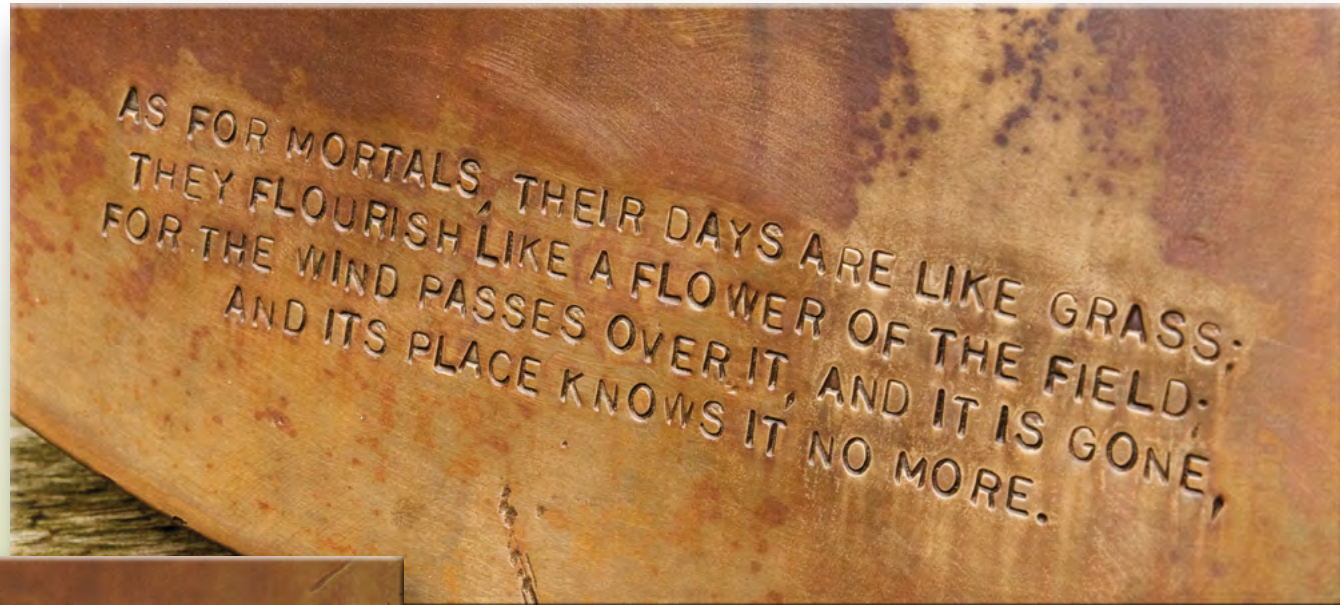

Custom Inscriptions

A name and dates, phrase, or paragraph can be stamped directly into the bronze urns during the building process. The typeface is about 5/32" high, simple, elegant, and just right for bronze.

It is all uppercase and can include numbers and all text symbols.

$2 per character - spaces are not counted - $75 minimum.

These inscriptions are subtle and do not distract from the overall urn design. After you submit your text and any thoughts you may have on placement, you will receive a line drawing to approve - or edit as needed.

Changes will be made in the design until it is just right. Short inscriptions often go on the [cover plate](#).

davidorth@OrthSculpture.com / [708-288-5199](tel:708-288-5199) / www.DifferentCremationUrn.com / [return to table of contents](#)