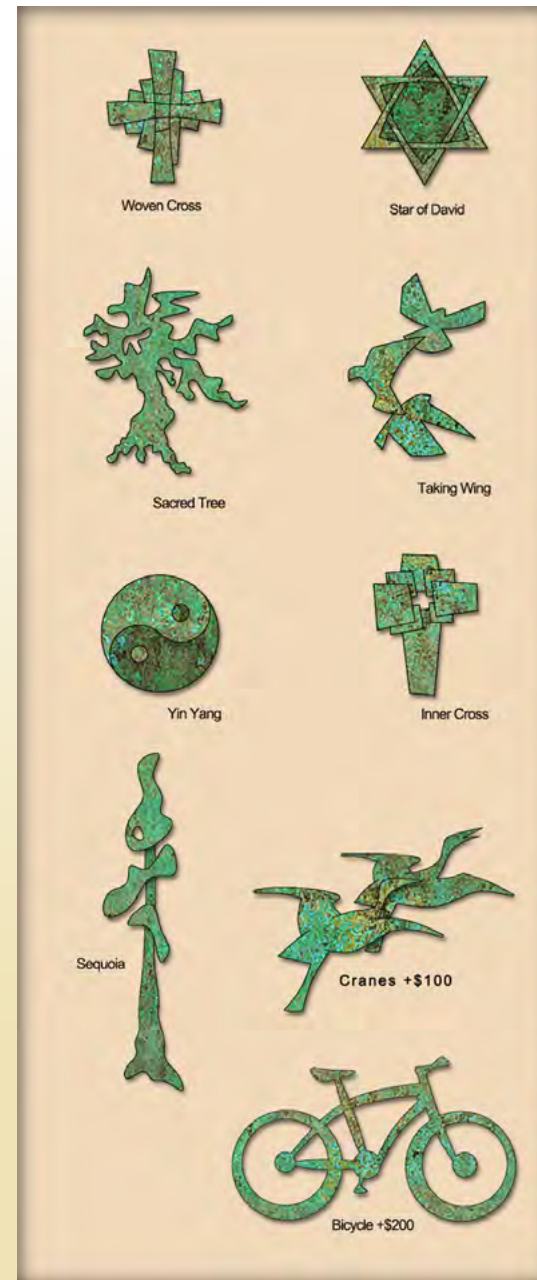

Symbols for the Starfield & Far Hills Urns

A selection of symbols are available for these two urns - see previous pages. Every symbol is carefully designed as a rich, original graphic and made of solid bronze - each a jewel. The verdigris patina is a lovely contrast to the classic bronze patina. With noted exceptions, the price is included with the Starfield & Far Hills urns. If you don't want a symbol, deduct $200.

Option: While not all ideas will be possible to accommodate, please feel free to request something you don't see here. A customization charge will apply.