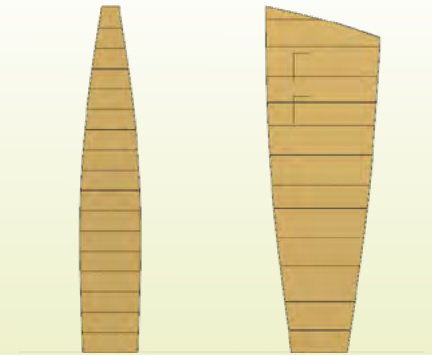

Watchtower Urn
18.75" tall x 6.25" wide x 3.25" deep
200 cubic inches
$1800

Note: Because this urn has a smaller footprint,
it is not suitable for windy placement.

davidorth@OrthSculpture.com / [708-288-5199](tel:708-288-5199) / www.DifferentCremationUrn.com / [return to table of contents](#)