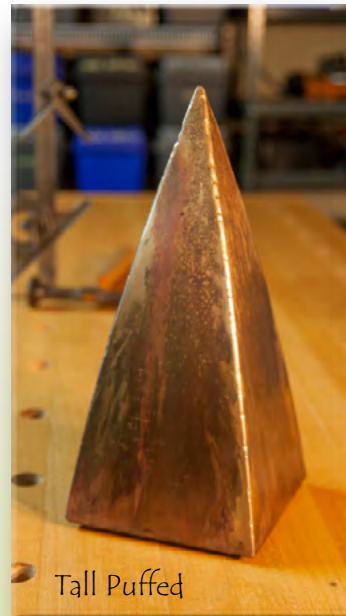

Custom Pyramid Urns

These urns can be made tall and narrow - or the expansive proportions of the Great Pyramid of Giza - or a medium form in between. The opening on the Pyramid urns is circular with a press-fit brass cap. It works easily and keeps the price down.

Custom Pyramid Urns of 160 cubic inches: $875

Options: Notice the "puffed" pyramid with the subtle side bulge. Any of the pyramid urns can be puffed for an additional $125. If you prefer the classic opening with brass screws and bronze cover please add $250.