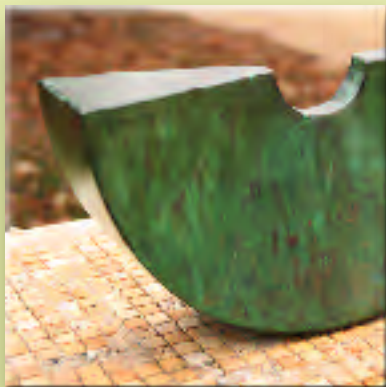

Custom Patinas
Plus $250

dark verdigris