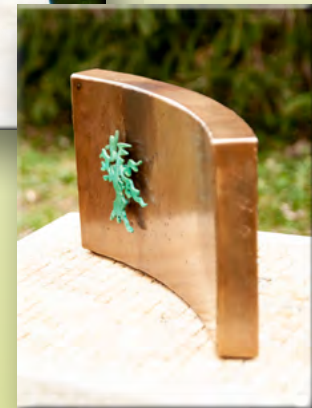

Starfield Urn – with choice of symbol
8.875" tall x 16.5" wide x 3.25" deep
200 cubic inches
$2400

Accurate star map of the night sky on an elegant, sweeping curve.
Choose your symbol – choices follow in the catalog. If you prefer no
symbol, deduct $200. The opening on the Starfield Urn is on the back.

davidorth@OrthSculpture.com / [708-288-5199](tel:708-288-5199) / www.DifferentCremationUrn.com / [return to table of contents](#)