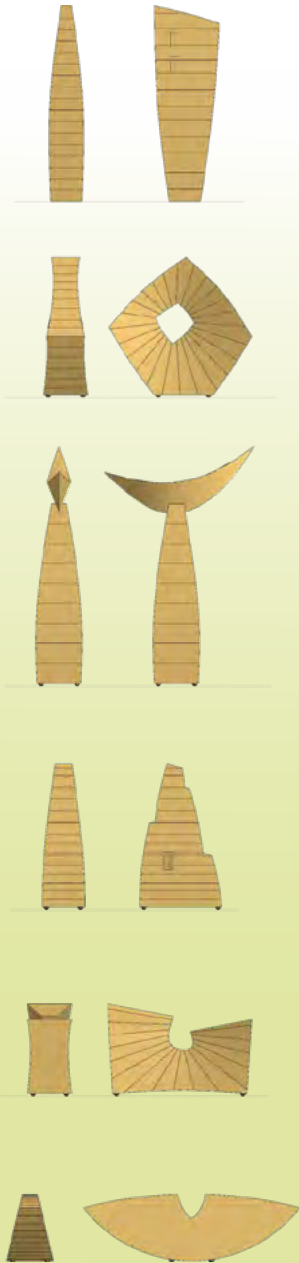

Shipping & Return Information

Shipping

While some urns are available for immediate delivery, in most cases please allow 14 days for building and 3 or 4 days for delivery. Let me know your time constraints - a good effort will be made to accommodate your need. Ground shipping within the 48 states will cost $65. Faster or further shipping options are available and will be quoted on request. Someone must be home to sign at delivery unless you can guarantee a safe place for the driver to leave a package. In which case you may request "No Signature Required."

Return Policy

All standard urns (no customization) may be returned for any reason whatsoever for a refund or exchange within the first 10 days. They must arrive back in new condition. Obtain return authorization by contacting David Orth. Shipping costs cannot be refunded. Custom urns (including urns with inscriptions, custom sizes, and custom finishes) are fully guaranteed, but not returnable. On the rare occasion I make a mistake on your order, I will of course correct it and cover shipping.

"I have often suspected that the most profound product of this world is tears."
- C. Bourgeault