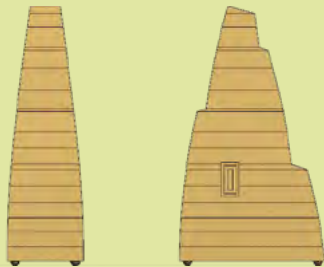

A DIFFERENT KIND OF URN

Heart of the Mountain Urn
13.75" tall x 7.75" wide x 4.125" deep
200 cubic inches
$2400

davidorth@OrthSculpture.com / [708-288-5199](tel:708-288-5199) / www.DifferentCremationUrn.com / [return to table of contents](#)