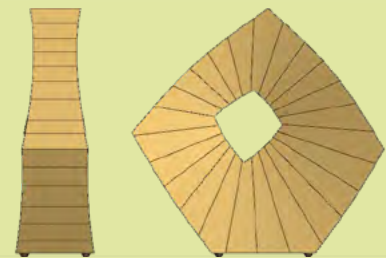

davidorth@OrthSculpture.com / [708-288-5199](tel:708-288-5199) / www.DifferentCremationUrn.com / [return to table of contents](#)