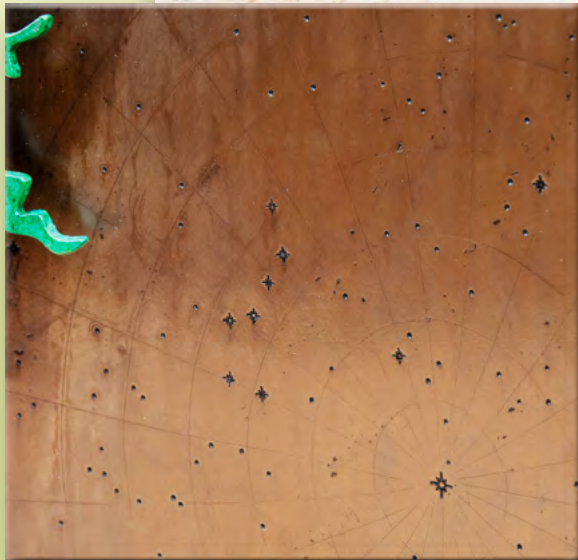

Starfield Urn – with choice of symbol
8.875" tall x 16.5" wide x 3.25" deep
200 cubic inches
\$2400

Accurate star map of the night sky on an elegant, sweeping curve.
Choose your symbol – choices follow in the catalog. If you prefer no
symbol, deduct \$200. The opening on the Starfield Urn is on the back.