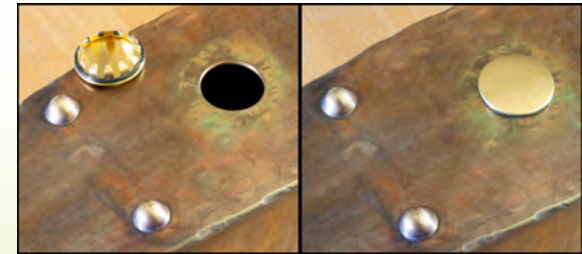

Custom Pyramid Urns of 160 cubic inches: \$875

Options: Notice the "puffed" pyramid with the subtle side bulge. Any of the pyramid urns can be puffed for an additional \$125. If you prefer the classic opening with brass screws and bronze cover please add \$250.